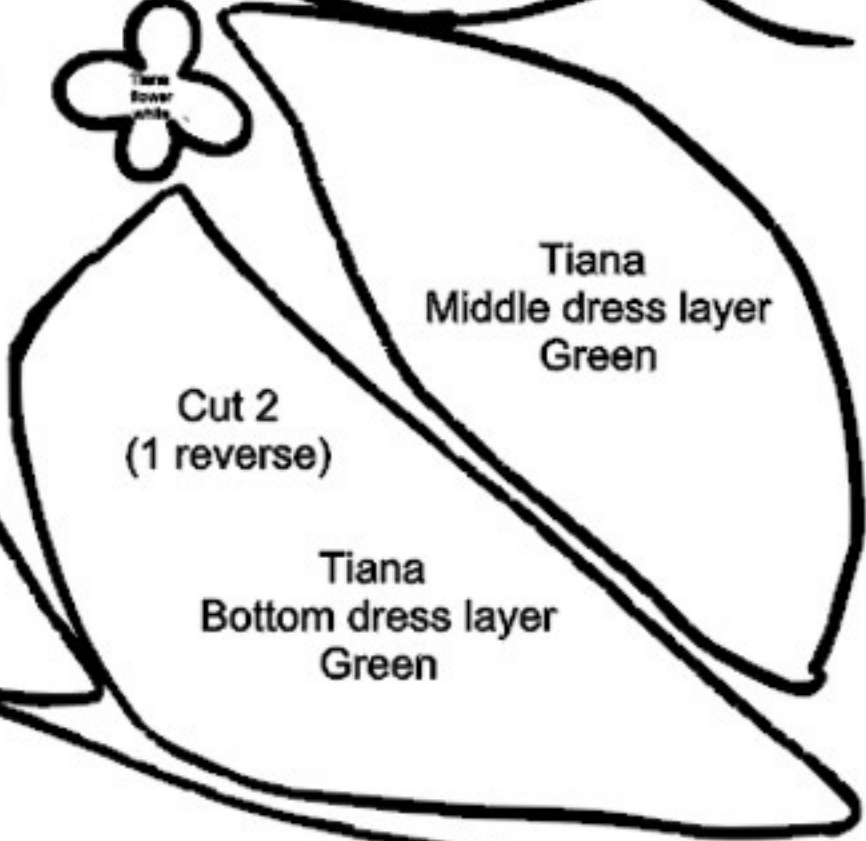

Pattern for
personal use
ONLY!

Fynes Designs

Dress
Tiana-Green
Belle- Yellow
Cinderella- Blue
S. Beauty- Hot Pink